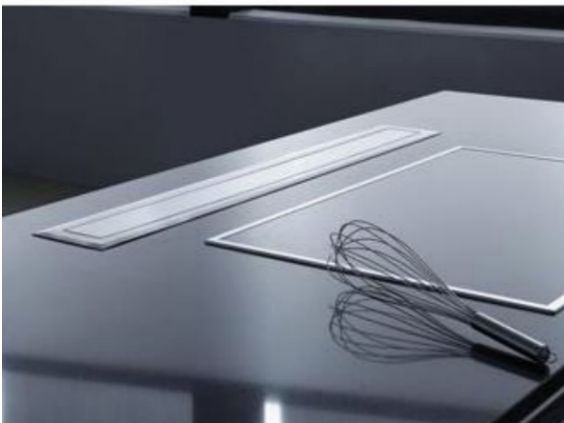

Blanco by Gutmann cooker hoods are for discerning individuals who demand the very best air extraction solution.

Gutmann GmbH is the leading manufacturer of handmade extractor hoods in Europe including the unique Futura illustrated below. If you have a difficult air extraction situation or if you have a vision for something spectacular, Gutmann can solve your problem and turn your vision into reality.

Please ask us for more details.

BLANCO
GERMANY

GUTMANN
a partner for life

Blanco Futura by Gutmann